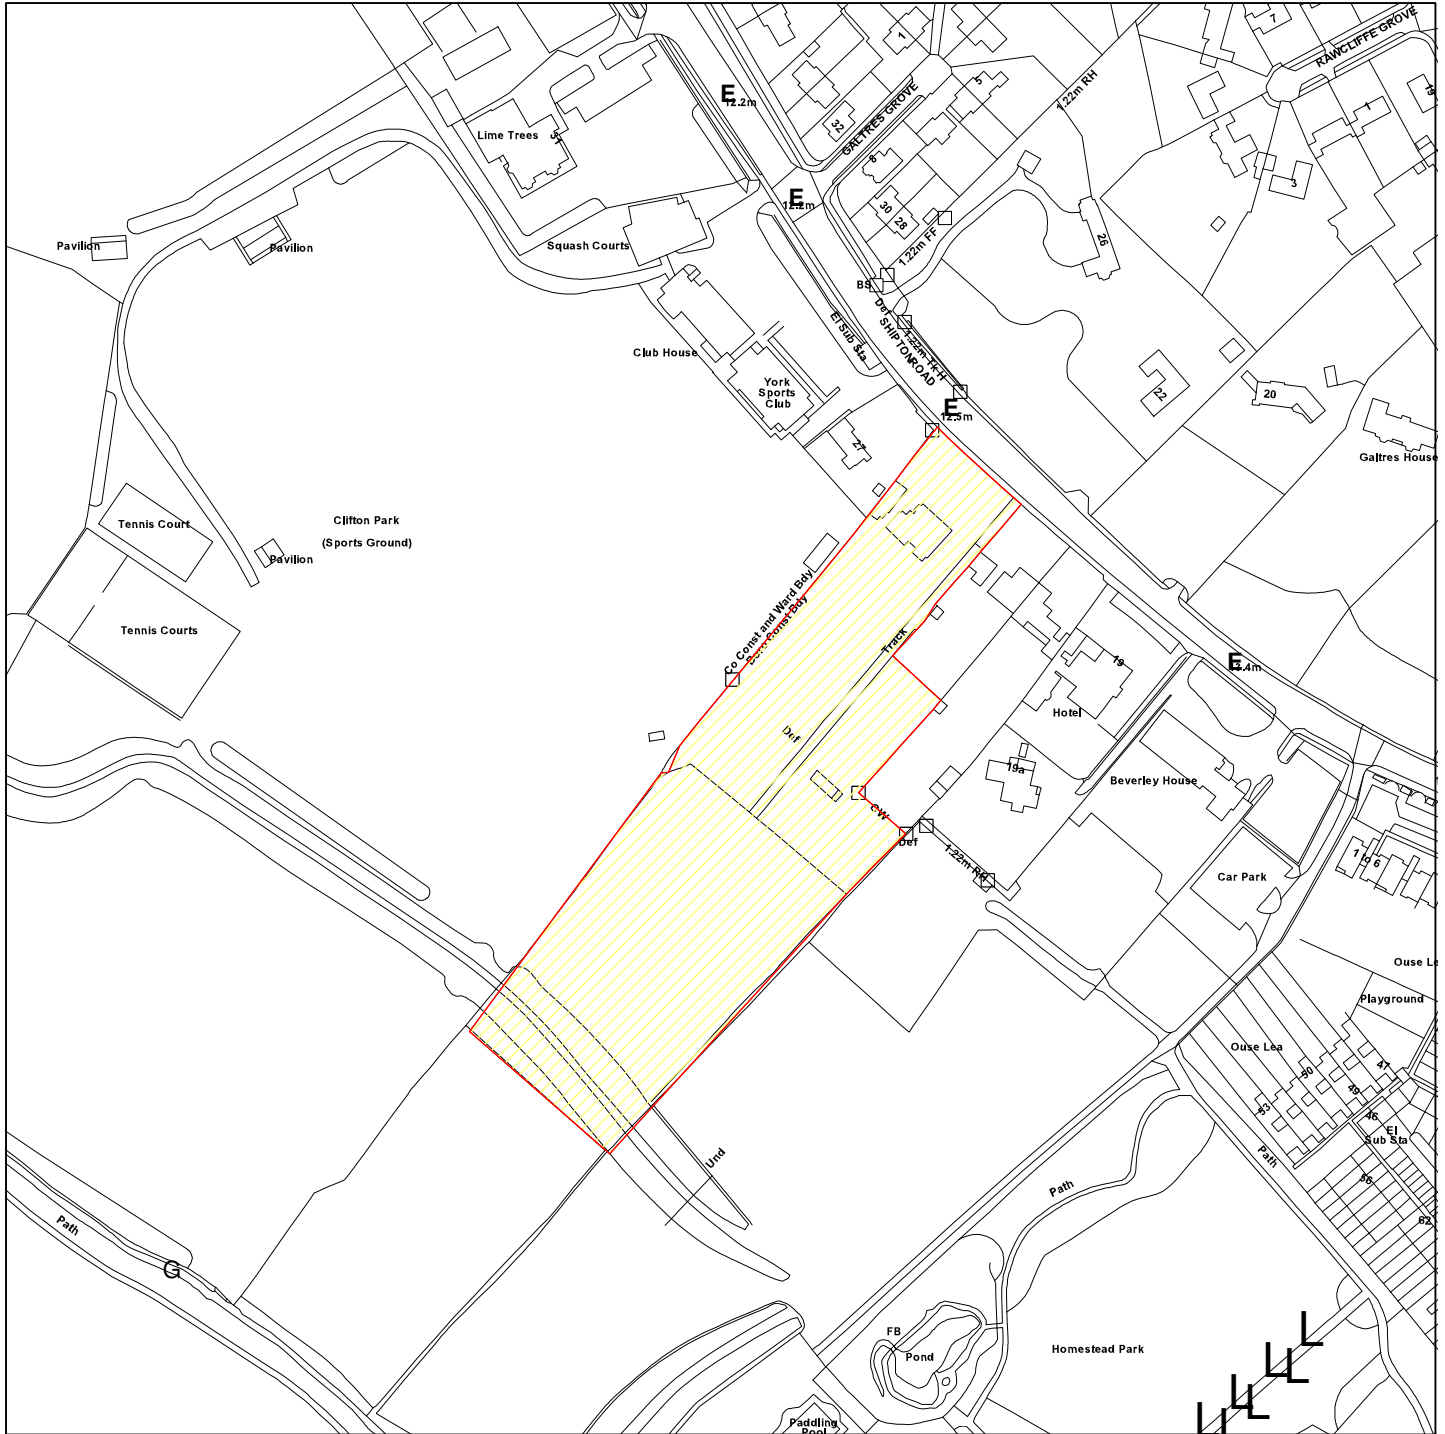

## 25 Shipton Road

GIS by ESRI (UK)

Scale : 1:2500

Reproduced from the Ordnance Survey map with the permission of the Controller of Her Majesty's Stationery Office © Crown Copyright 2000.

Unauthorised reproduction infringes Crown Copyright and may lead to prosecution or civil proceedings.